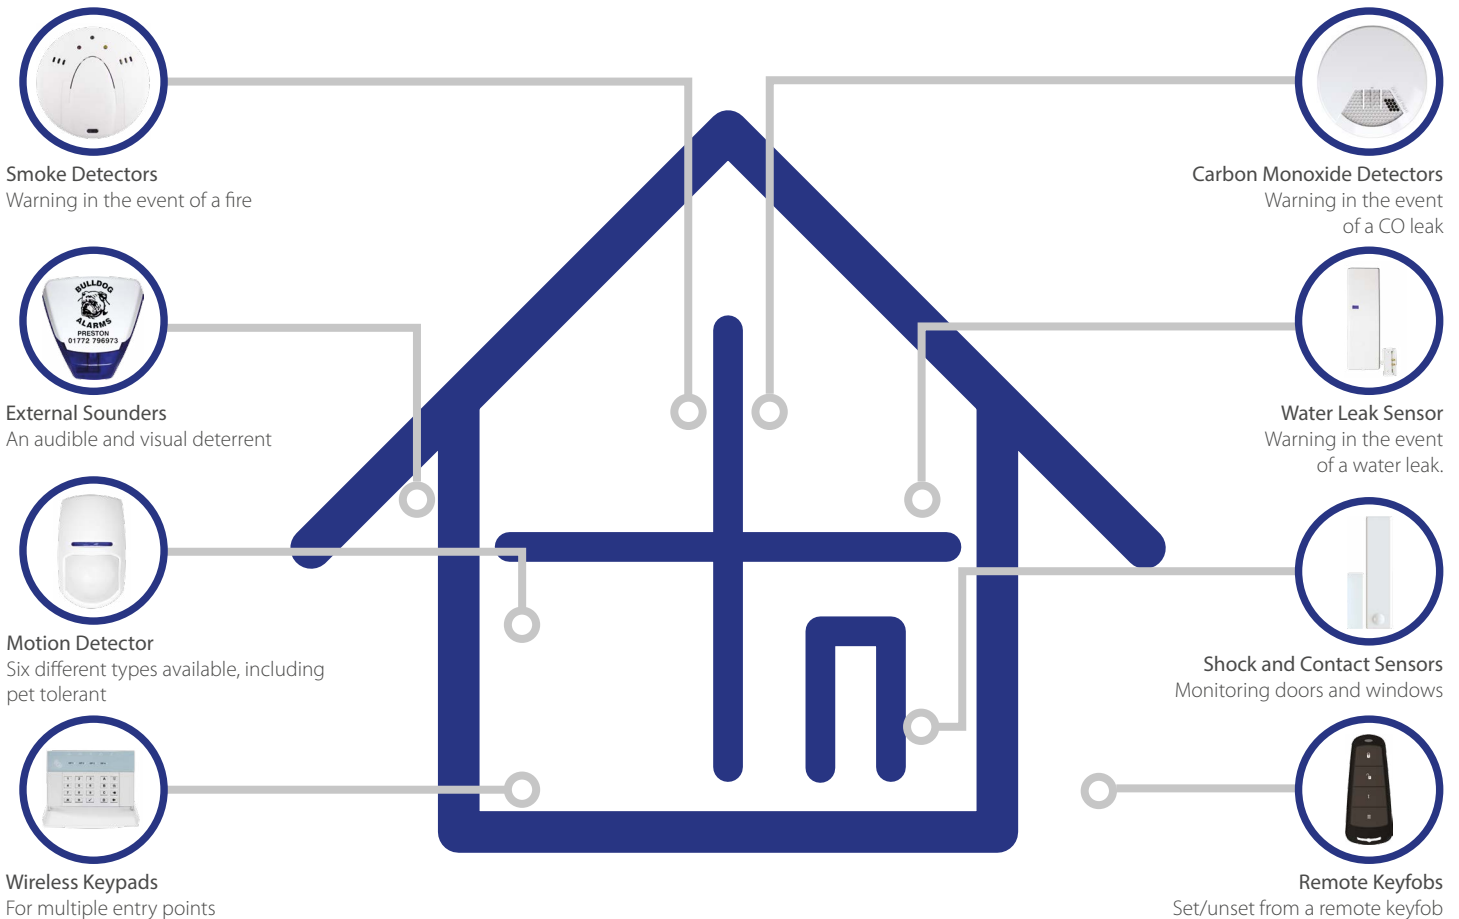

Wireless Peripherals Available for Your Home

Contact us today to find out more about
securing your home & your family

1 Tiverton Close, Fulwood, Preston PR2 9FH
01772 796973 07927 895668
www.bulldogalarms.co.uk

Bulldog Alarms is a trading name of D PLUMB LTD
Company Reg. No 8631587

Celebrating 30 years in Business 1983 - 2013

We would like to say a big thank you to all our customers and business partners old and new for your support over the years.